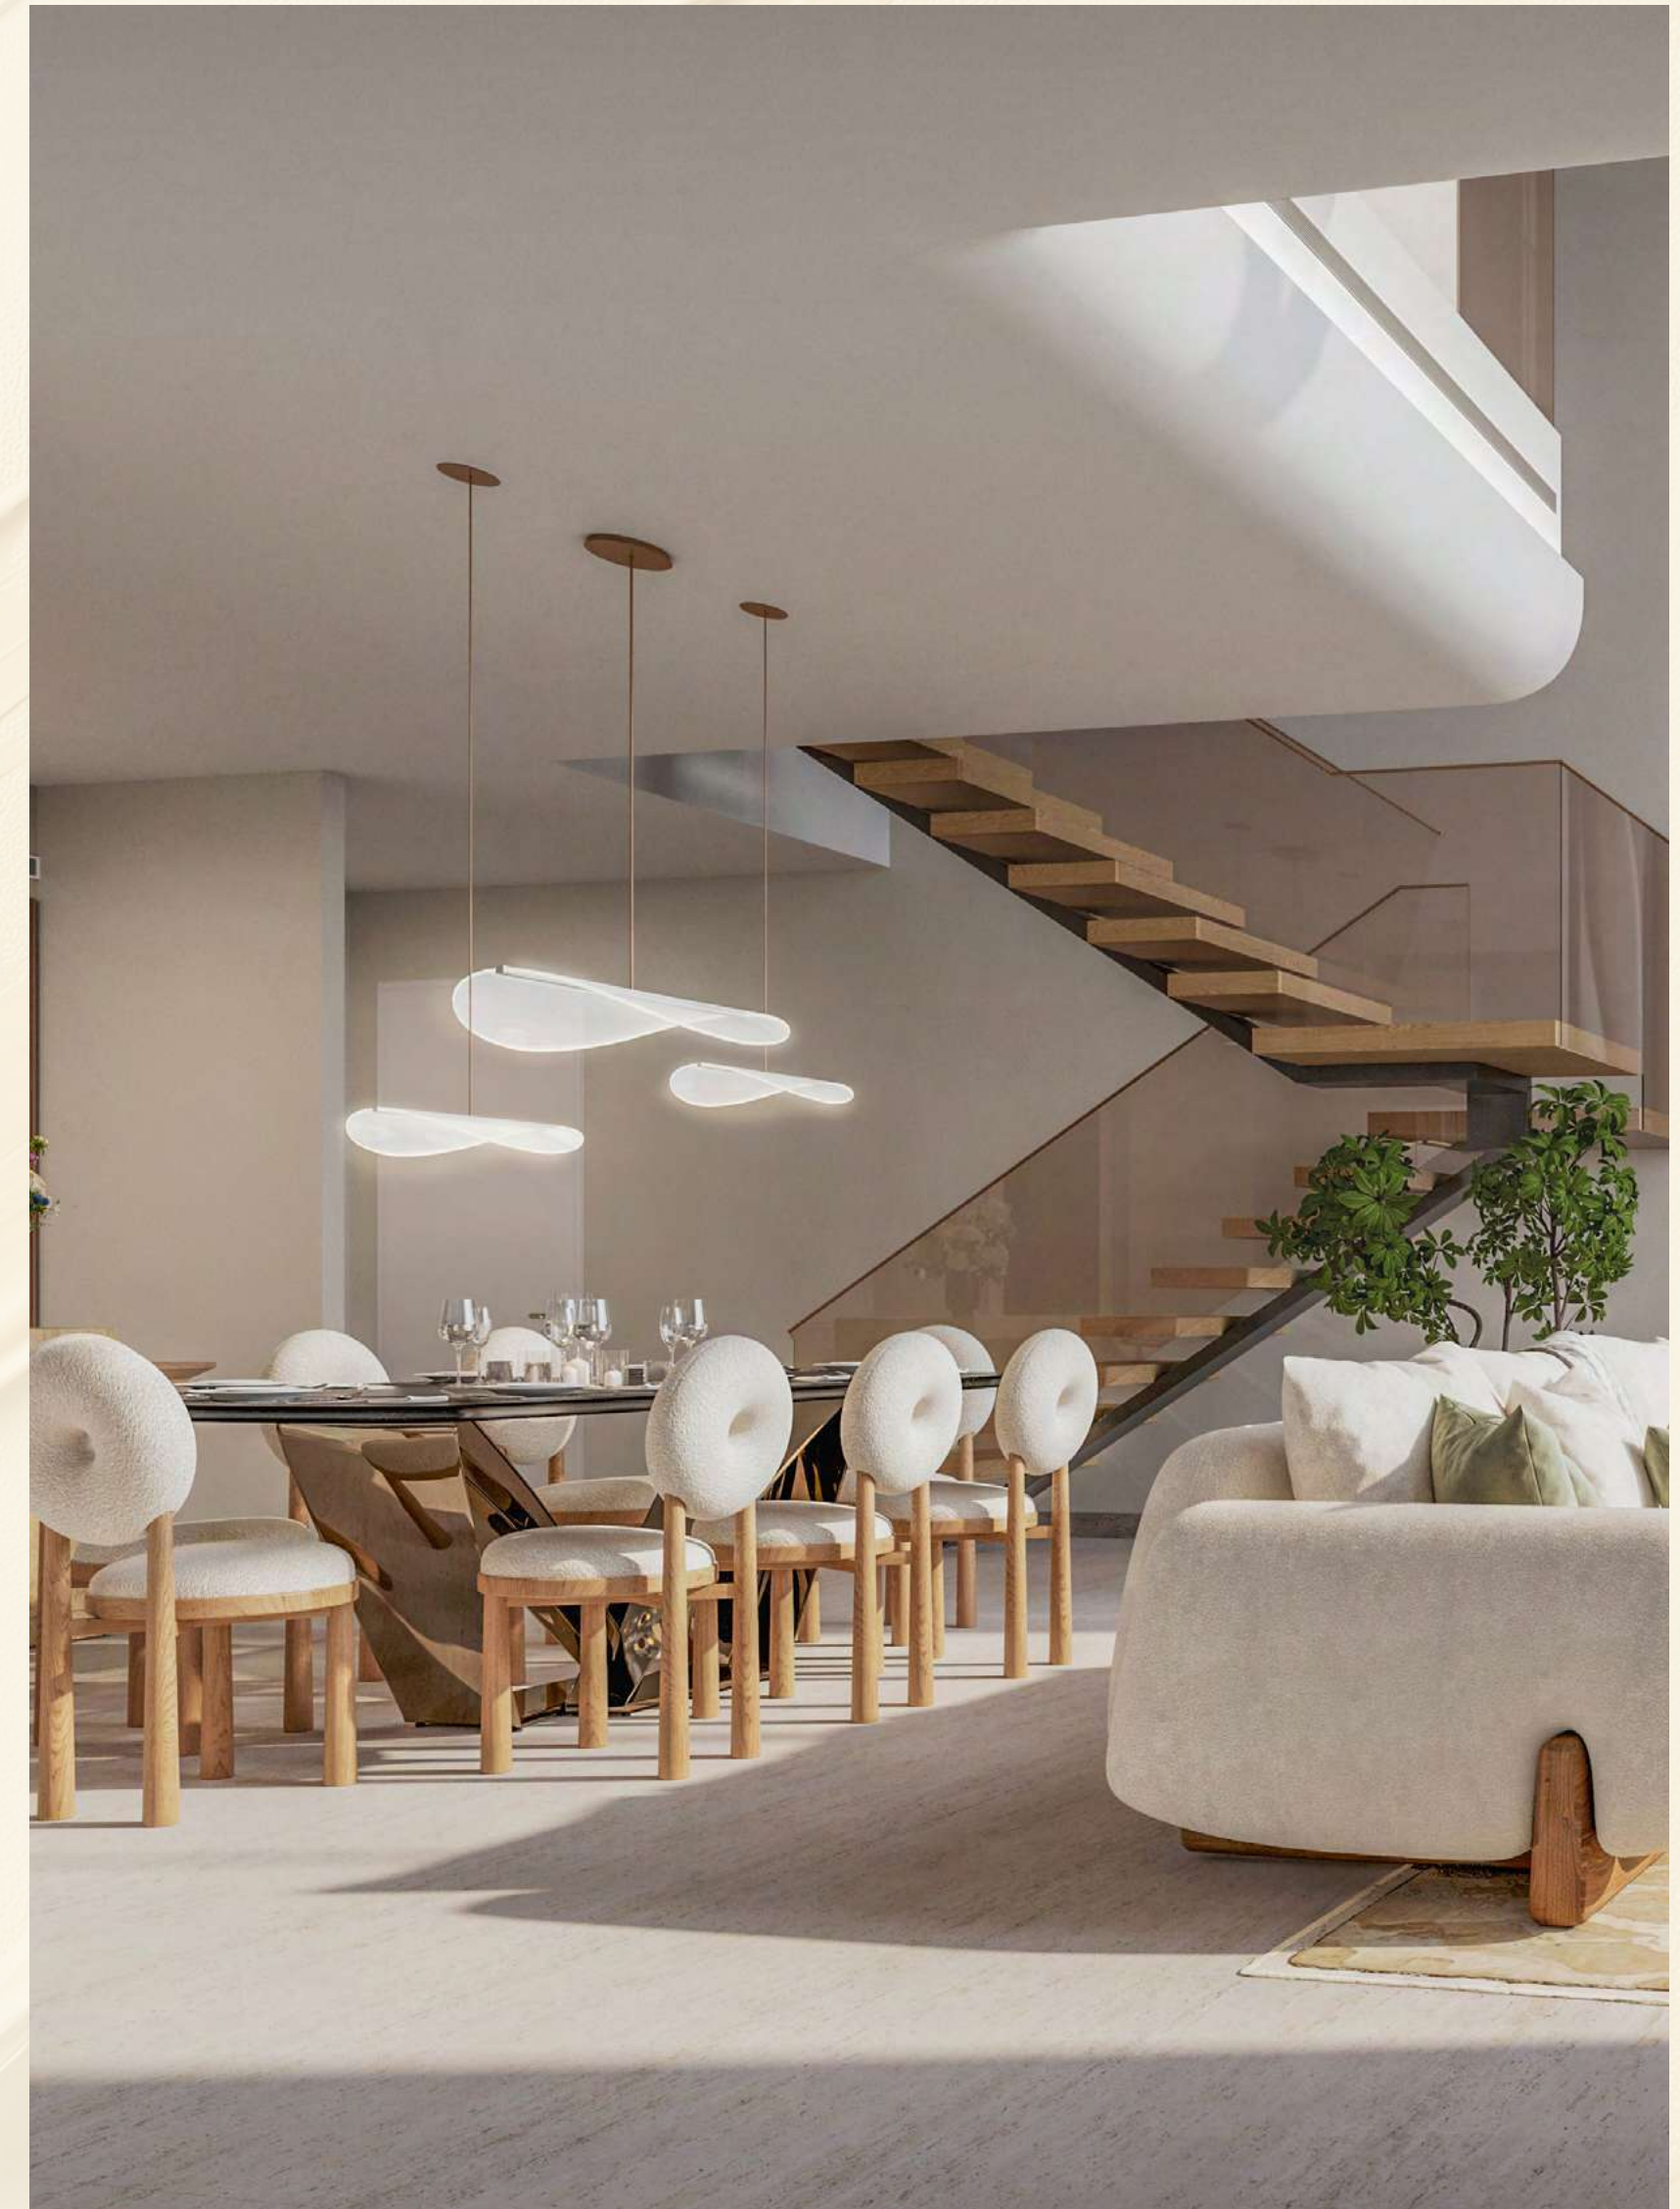

Space and light

A HARMONIOUS FUSION OF GRANDEUR AND INTIMACY

THOUGHTFULLY CRAFTED ACROSS TWO LEVELS, EACH SIGNATURE COLLECTION HOME IS A SANCTUARY OF ELEGANCE, WHERE SOARING DOUBLE-HEIGHT CEILINGS AND FLOOR-TO-CEILING WINDOWS INVITE NATURAL LIGHT TO ILLUMINATE EVERY DETAIL.

Meticulously designed to offer both privacy and seamless living, the Signature Apartments are thoughtfully arranged across two levels. The upper level provides a serene retreat, with spacious bedrooms designed for tranquillity and comfort, while the lower level boasts a striking double-height (6.8m) living and dining area, enhancing the sense of openness and grandeur.