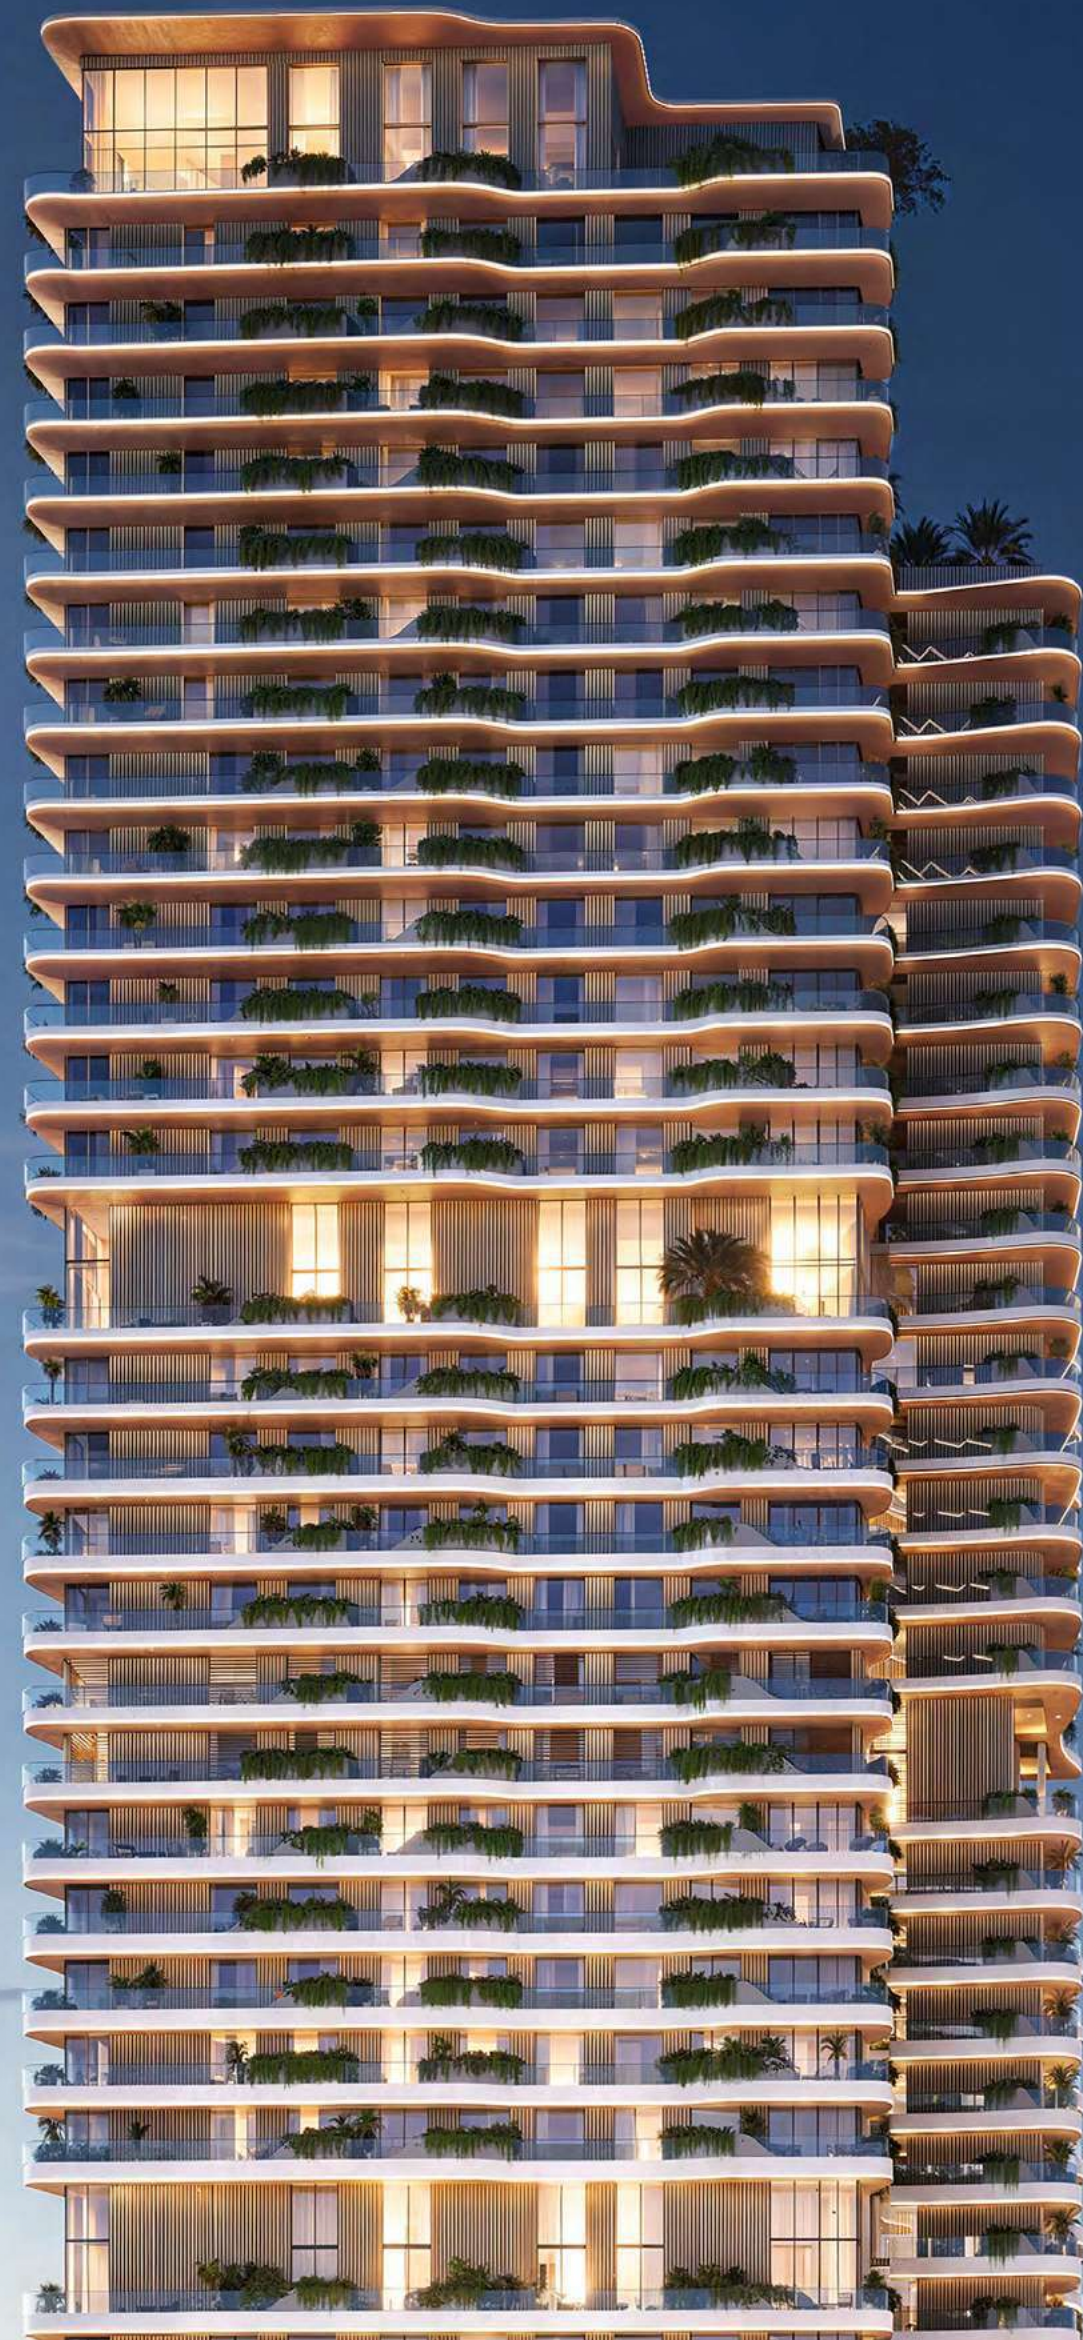

Nestled in Dubai Maritime City, The Mural combines breathtaking ocean and forest views along with meticulously curated details. Every space is designed to inspire and create a new standard of living near the heart of Dubai.

CHAPTER 2

The Project

THE PROJECT

*Designed for those who seek beyond
the traditional*

THE MURAL RISES 36 STORIES,
BLENDING ARCHITECTURE AND NATURE
IN PERFECT HARMONY, REDEFINING
WATERFRONT ELEGANCE.

mural

Offering the best of all worlds

A VIBRANT COMMUNITY ON THE WATER'S EDGE

SEAMLESSLY BLENDING BOLD ARCHITECTURE WITH REFINED DETAILS, THE MURAL'S ICONIC FAÇADE AND EXPANSIVE, LIGHT-FILLED INTERIORS OFFER UNPARALLELED PANORAMIC VIEWS.

With 360-degree views of stunning skyline, forest and ocean horizon, The Mural connects you to the vibrancy of the city and the tranquility of coastal living.

THE
mural

*Curated for you and for
those with an eye for the
finer things*