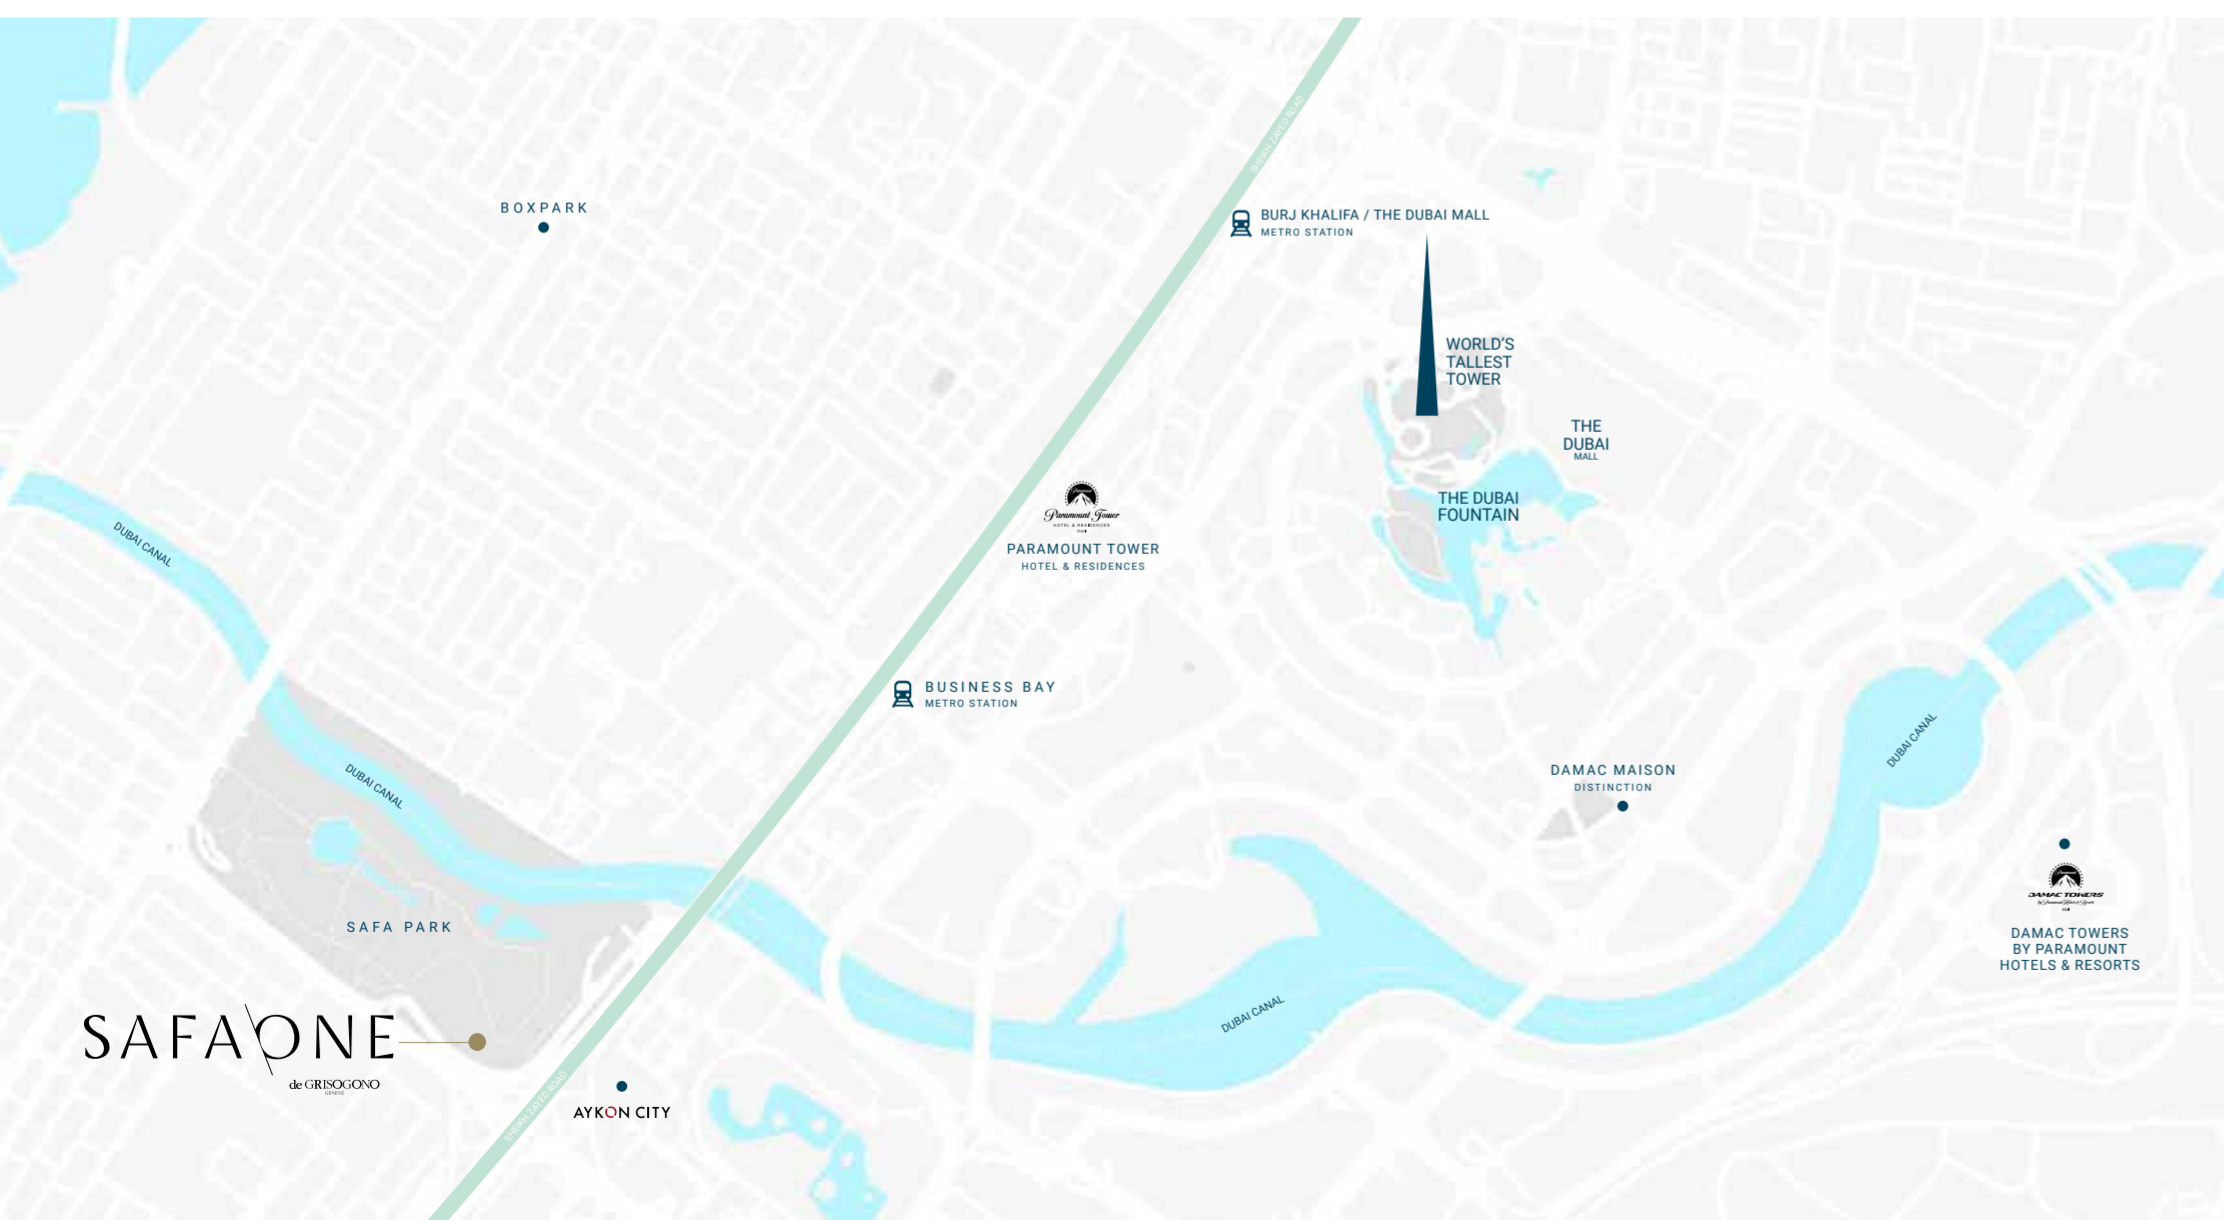

WITNESS NATURE BREAK THE
CONFINES OF SAFA PARK AND CAST
ITS SPELL UPON SAFA ONE.

Stroll between the Podium's exotic trees and flowers
before casting your gaze towards Safa One's two
towers, where enchanted gardens ascend the
building like a necklace of jade, strung from the sky.

Y
R
D
X
D
L
E
O
F
R
U
T
A
N
Z
E
T
H

LUXURY
IS A
LOCATION
LIKE NO
OTHER

LIVE IN THE HEART OF THE CITY,
WITH YOUR FINGER ON THE PULSE OF NOW.

Safa One's central location allows you to gaze upon sweeping views of Safa Park, World Islands and Bulgari Island from one side, and breathtaking vistas towards Burj Al Arab, Palm Jumeirah and Atlantis on the other.