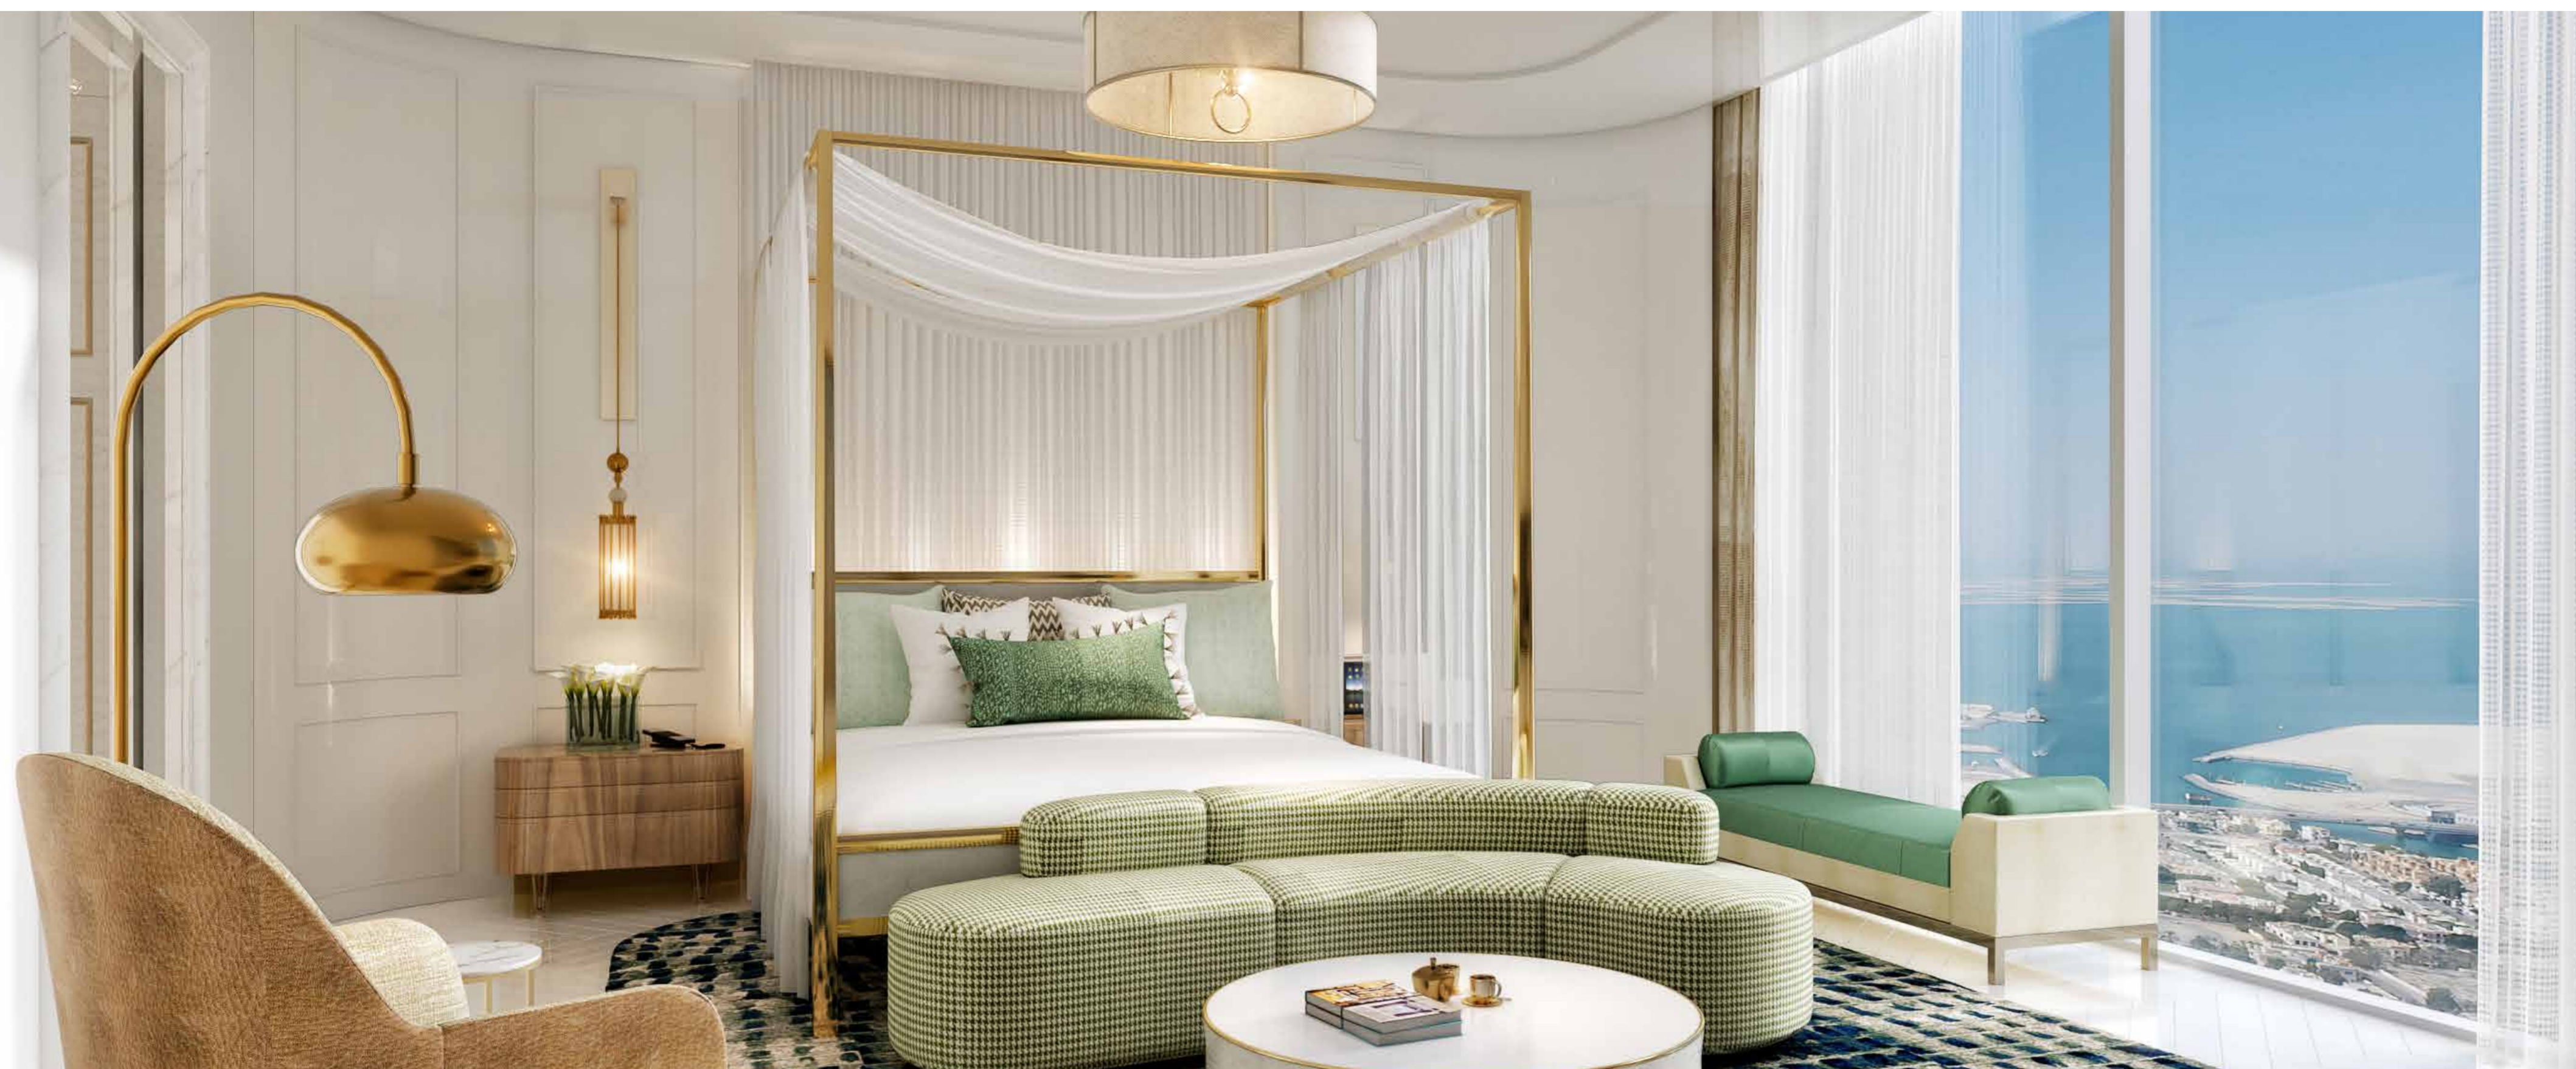

TURN OPULENCE INTO YOUR ADDRESS.

Whether it's the refinement of a 1 bedroom home in Tower B or an ultra-luxurious 2 or 3 bedroom suite with personal splash pool in Tower A, Safa One sets a new standard in sophistication that glitters as brightly as a 24 carat gem.