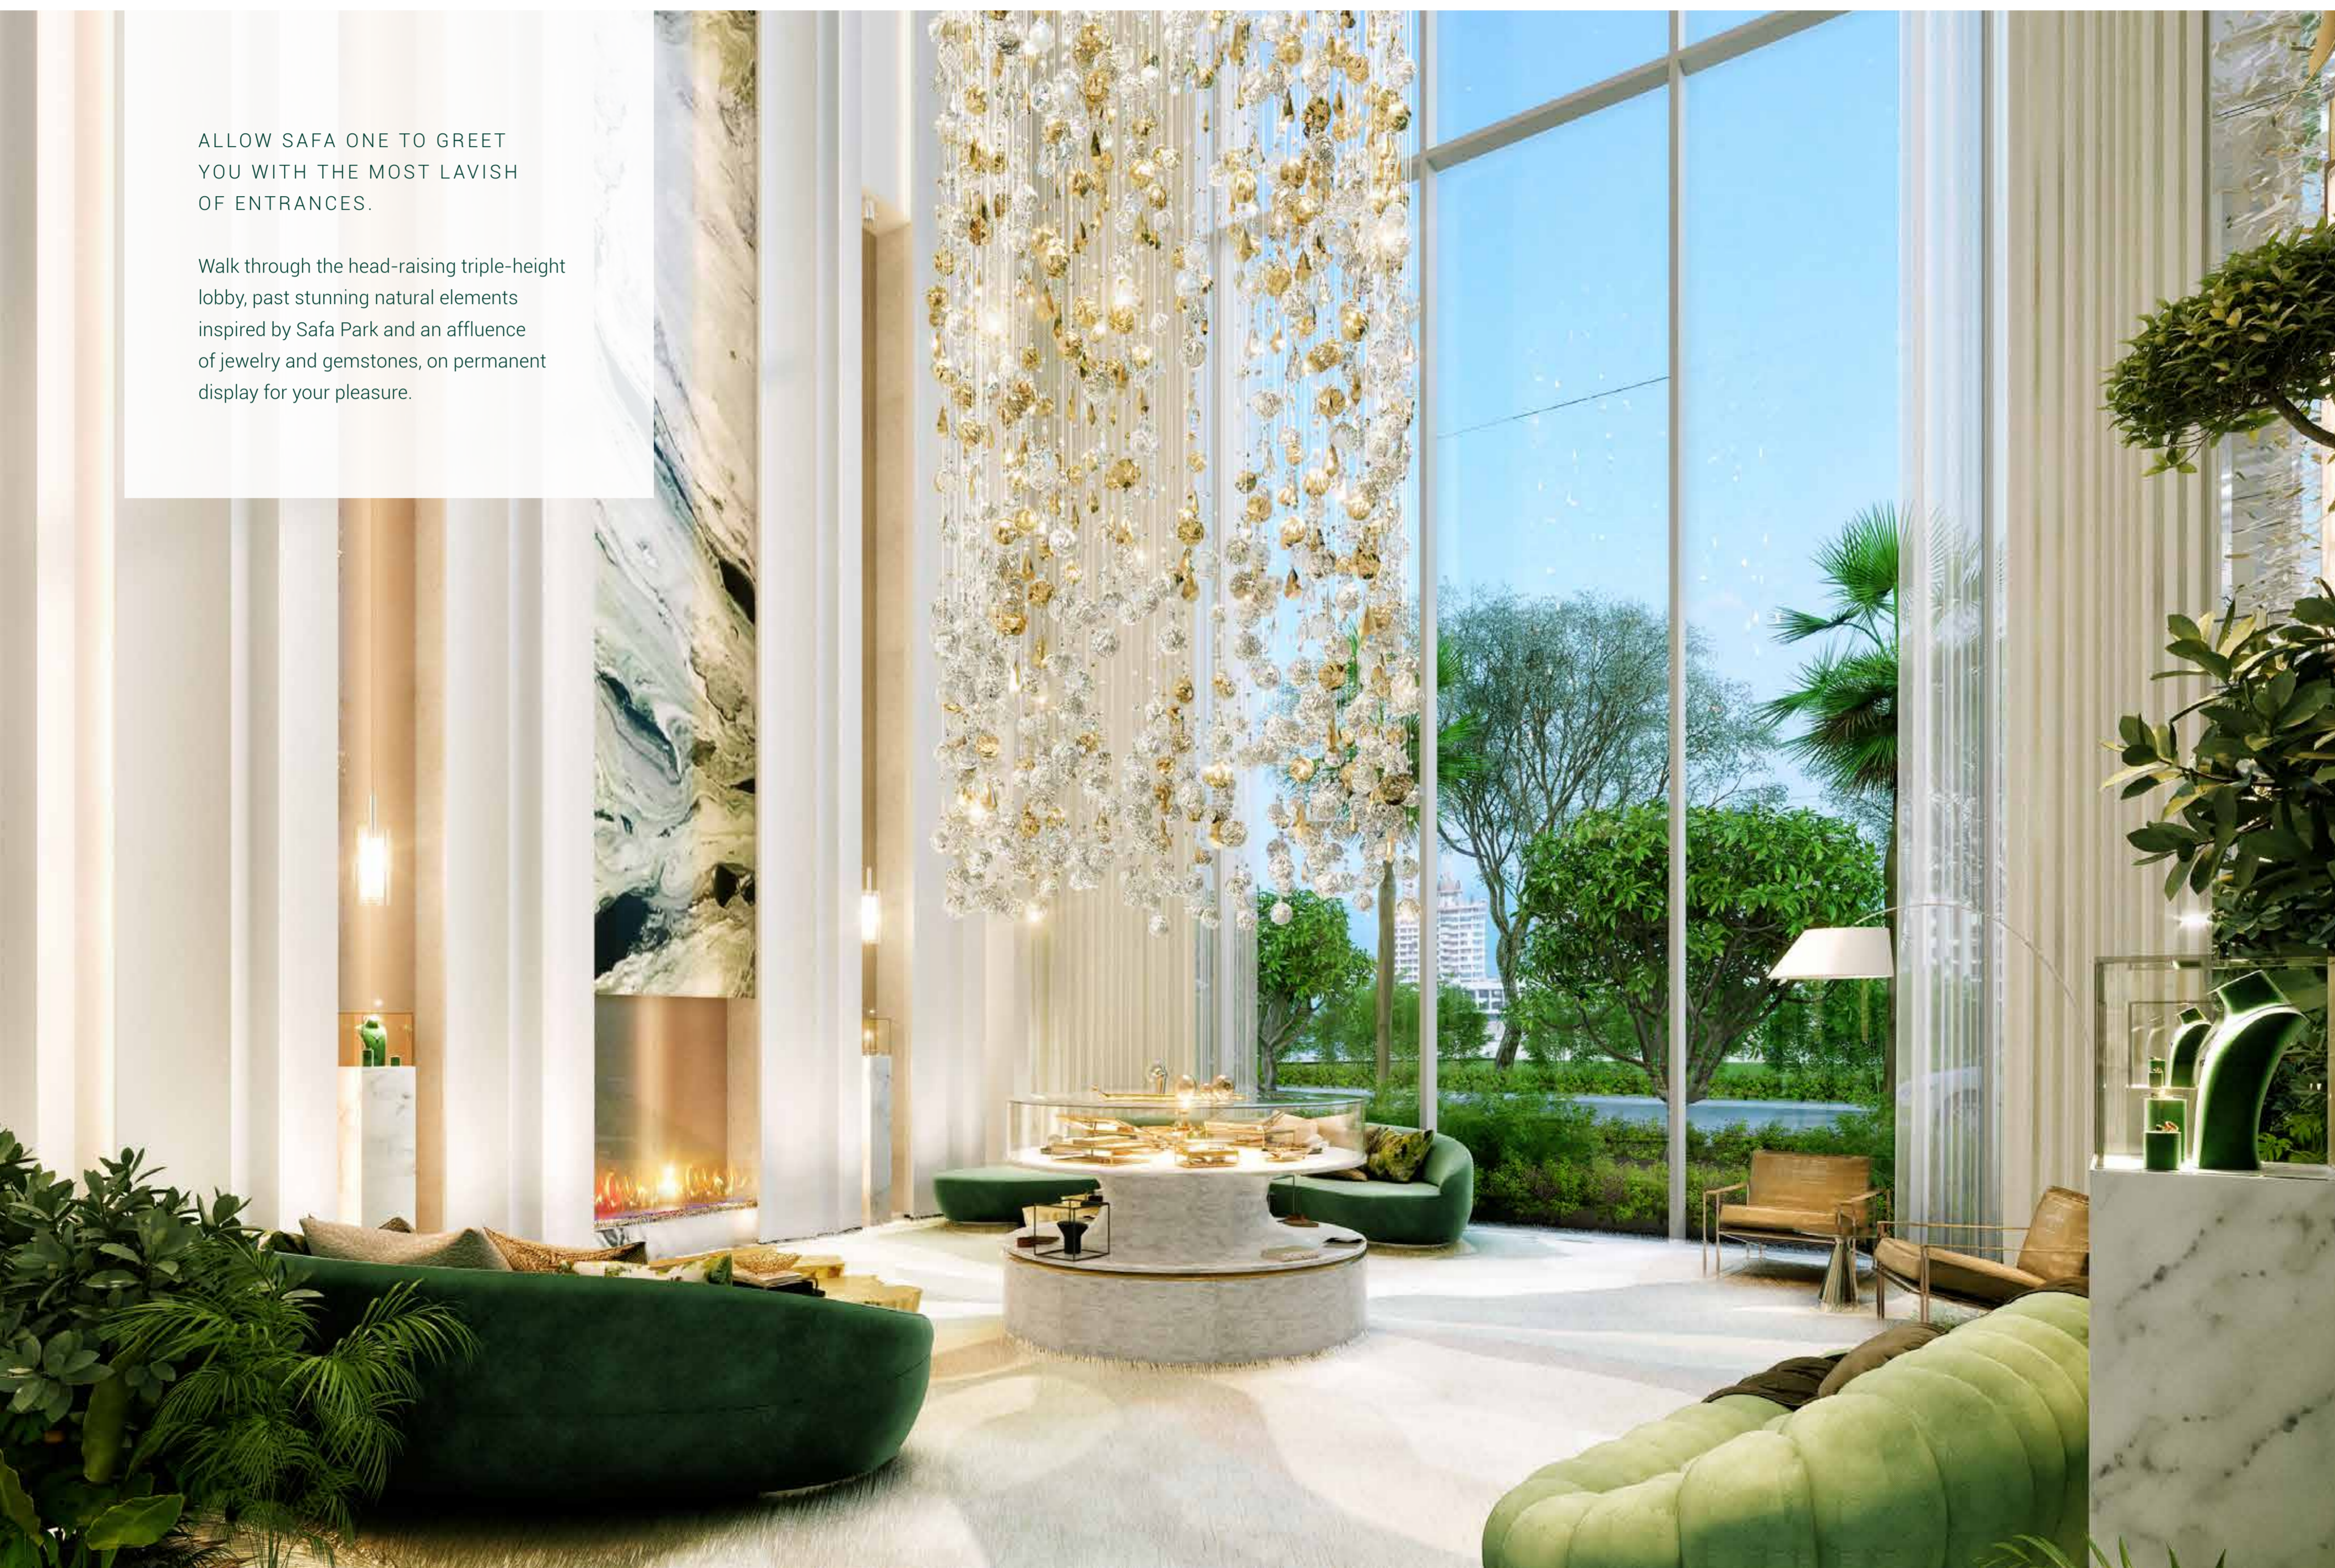

WITNESS NATURE BREAK THE
CONFINES OF SAFA PARK AND CAST
ITS SPELL UPON SAFA ONE.

Stroll between the Podium's exotic trees and flowers
before casting your gaze towards Safa One's two
towers, where enchanted gardens ascend the
building like a necklace of jade, strung from the sky.

Y
R
D
X
D
L
E
O
F
R
U
T
A
N
Z
E
T
H

LUXURY
IS A
LOCATION
LIKE NO
OTHER

LIVE IN THE HEART OF THE CITY,
WITH YOUR FINGER ON THE PULSE OF NOW.

Safa One's central location allows you to gaze upon sweeping views of Safa Park, World Islands and Bulgari Island from one side, and breathtaking vistas towards Burj Al Arab, Palm Jumeirah and Atlantis on the other.

Y
R
U
X
U
L
O
F
E
R
U
A
T
N
E
T
H

LUXURY IS
THE WORLD'S
MOST
NATURAL
WELCOME

ALLOW SAFA ONE TO GREET YOU WITH THE MOST LAVISH OF ENTRANCES.

Walk through the head-raising triple-height lobby, past stunning natural elements inspired by Safa Park and an affluence of jewelry and gemstones, on permanent display for your pleasure.