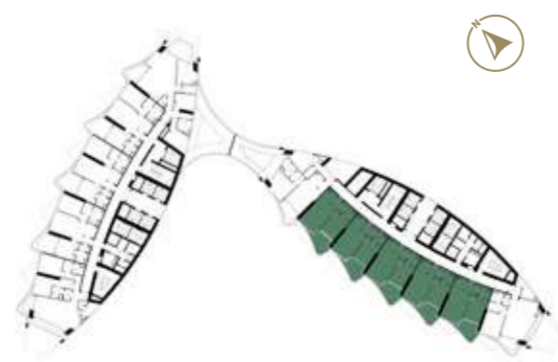

SAFAONE
de GRISOGONO
GENEVE

FLOOR PLANS

1 BEDROOM

TOWER-B | TYPE-A
LEVELS: 06-21 & 23-38

2 BEDROOM

TOWER-A | TYPE-A
LEVELS: 07, 09, 11, 13, 15, 17, 19, 21,
24, 26, 28, 30, 32, 34, 36 & 38

LEVELS: 06,08,10,29,31,
33,35 & 37

LEVELS: 07,09,11,13,15,17,19,21,24,
26,28,30,32,34,36 & 38

LEVELS: 12,14,16,18,
20,23,25 & 27

LEVELS: 07,09,11,13,15,17,19,21,24,
26,28,30,32,34,36 & 38

2 BEDROOM

TOWER-A | TYPE-B
LEVELS: 06-21 & 23-38

2 BEDROOM

TOWER-A | TYPE-C
LEVELS: 06, 08, 10, 12, 14, 16, 18, 20,
23, 25, 27, 29, 31, 33, 35 & 37

LEVELS: 06,08,10,29,31,
33,35 & 37

LEVELS: 07,09,11,13,15,17,19,21,24,
26,28,30,32,34,36 & 38

LEVELS: 12,14,16,18,
20,23,25 & 27