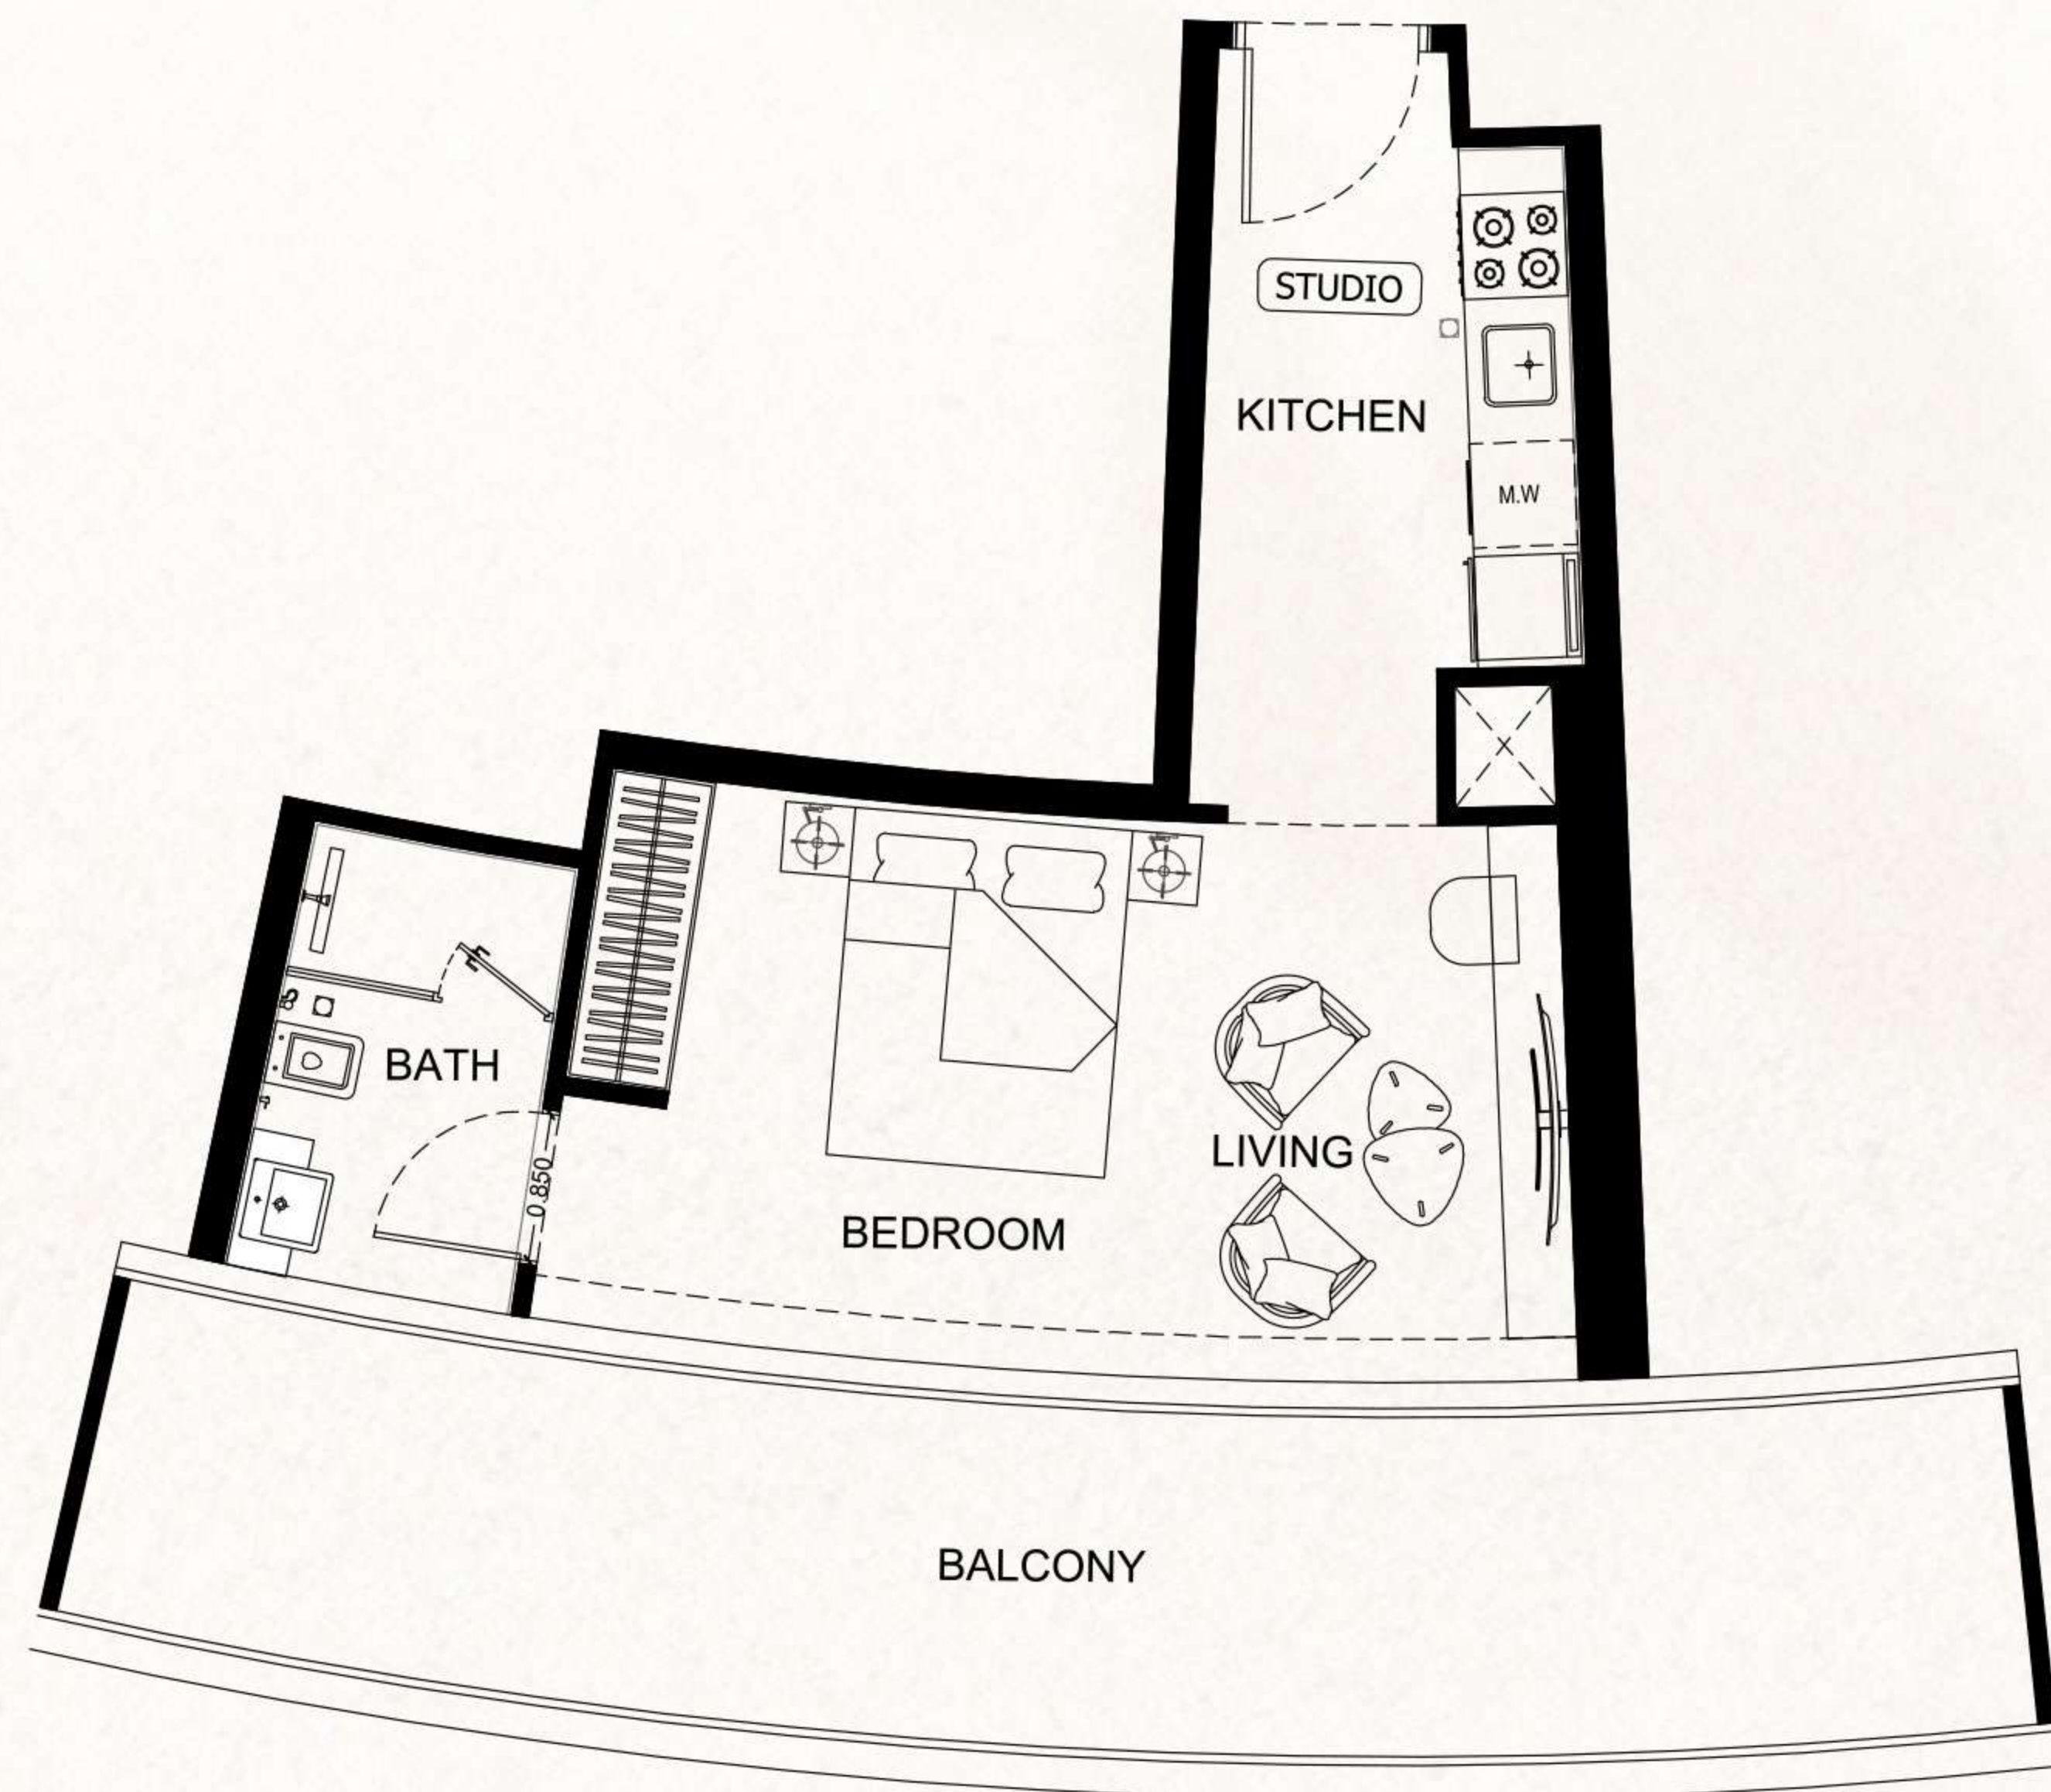

# UNIT TYPE - STUDIO

BINGHATTI FLARE 02

TYPE - 1

AREA	SQ. M	SQ. FT
SUITE AREA	34.15 m <sup>2</sup>	367.59 ft <sup>2</sup>
BALCONY AREA	21.71 m <sup>2</sup>	233.68 ft <sup>2</sup>
TOTAL UNIT AREA	55.86 m <sup>2</sup>	601.27 ft <sup>2</sup>

### FLAT DESIGN COMPONENTS

STUDIO	18 m <sup>2</sup>
BATHROOM	4 m <sup>2</sup>
KITCHEN	9 m <sup>2</sup>

TYPE - 2

AREA	SQ. M	SQ. FT
SUITE AREA	28.22 m <sup>2</sup>	303.76 ft <sup>2</sup>
BALCONY AREA	8.56 m <sup>2</sup>	92.13 ft <sup>2</sup>
TOTAL UNIT AREA	36.78 m <sup>2</sup>	395.90 ft <sup>2</sup>

### FLAT DESIGN COMPONENTS

STUDIO	15 m <sup>2</sup>
BATHROOM	4 m <sup>2</sup>
KITCHEN	6 m <sup>2</sup>