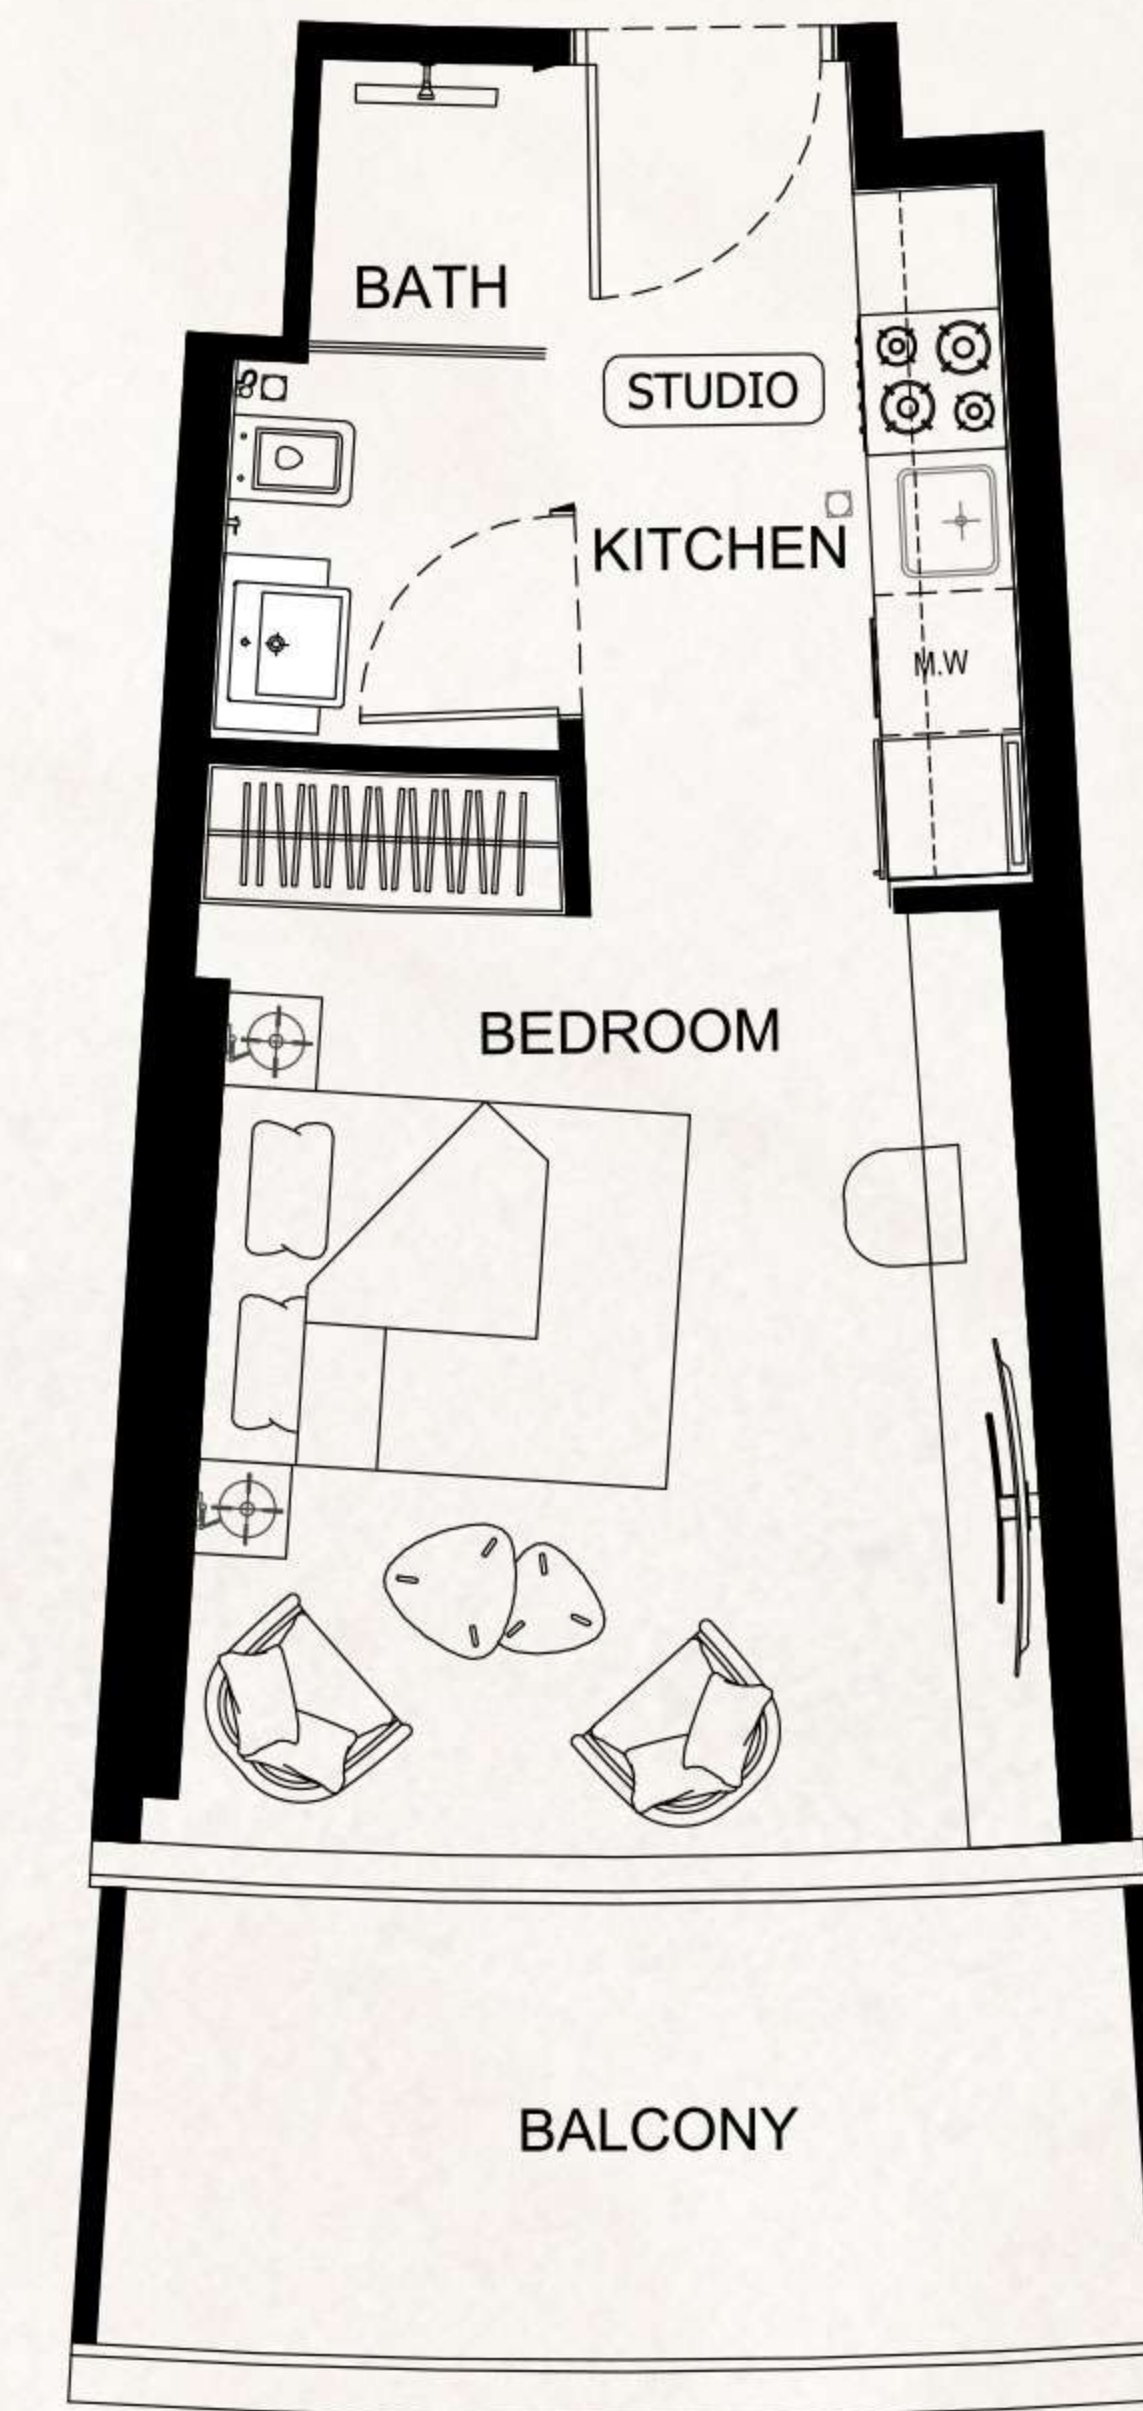

# UNIT TYPE - STUDIO

BINGHATTI FLARE 02

TYPE - 1

AREA	SQ. M	SQ. FT
SUITE AREA	34.15 m <sup>2</sup>	367.59 ft <sup>2</sup>
BALCONY AREA	21.71 m <sup>2</sup>	233.68 ft <sup>2</sup>
TOTAL UNIT AREA	55.86 m <sup>2</sup>	601.27 ft <sup>2</sup>

### FLAT DESIGN COMPONENTS

STUDIO	18 m <sup>2</sup>
BATHROOM	4 m <sup>2</sup>
KITCHEN	9 m <sup>2</sup>

TYPE - 2

AREA	SQ. M	SQ. FT
SUITE AREA	28.22 m <sup>2</sup>	303.76 ft <sup>2</sup>
BALCONY AREA	8.56 m <sup>2</sup>	92.13 ft <sup>2</sup>
TOTAL UNIT AREA	36.78 m <sup>2</sup>	395.90 ft <sup>2</sup>

### FLAT DESIGN COMPONENTS

STUDIO	15 m <sup>2</sup>
BATHROOM	4 m <sup>2</sup>
KITCHEN	6 m <sup>2</sup>